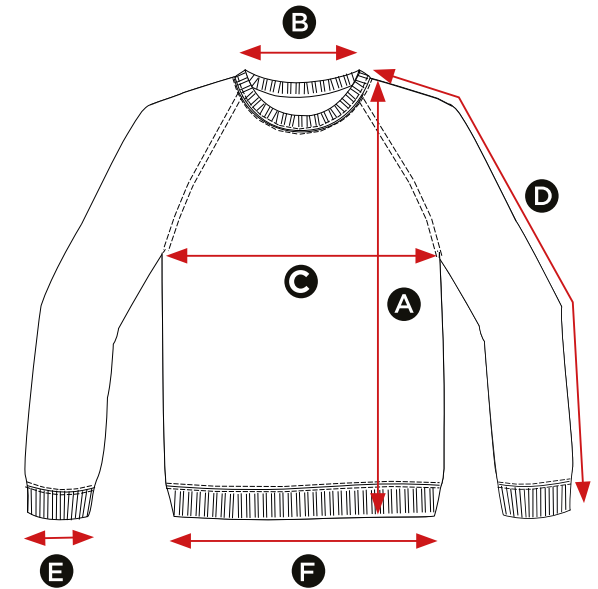

Size Spec

MEASUREMENTS	CM	XS	S	M	L	XL	2XL	3XL	4XL	5XL
A Length		66	68.5	71	73.6	76	78.75	78.75	81.25	81.25
B Back neck opening		17.75	19	20.25	20.25	21.6	21.6	22.75	22.75	24
C Half chest		47	50.75	59.5	63.5	67.25	71	75	78	75
D Sleeve length		55.75	57	58.4	59.6	60.75	60.25	63.5	64.75	66
E Sleeve width opening		25.25	26.5	27.75	29.25	31.75	33	34.25	35.5	36.75
F Bottom hem opening		71	76	81.25	86.25	91.4	96.5	101.5	106.5	111.75

All measurements are within industry standard tolerances and are product dependent.

Country of Origin	Pakistan	
Commodity Code	61103010	
CTN quantity	XS - 3XL	36
	4XL - 5XL	24
Wash at	60°	
Öko-Tex	11-58503	
SEDEX	9012074	
WRAP	8739	

Style Info

UCCo11 UCC Everyday Sweat

XS - 5XL

- Adult set-in sweatshirt
- Taped back neck for extra comfort
- Drop shoulder, crew neck style
- Twin needle stitching detail
- Ribbed neck cuff and waistband