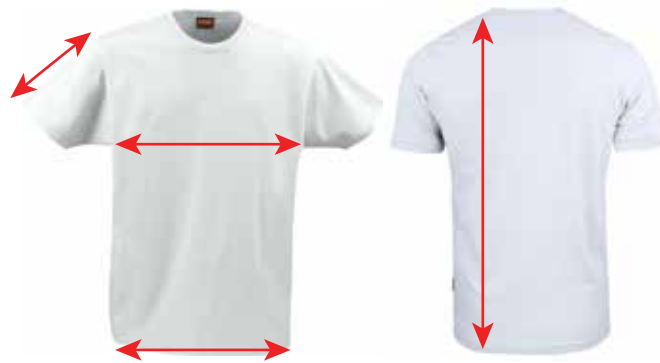

JOBMAN

Size chart in cm

Brand; Jobman workwear
Style; 5264 T-shirt

Position	XS	S	M	L	XL	2XL	3XL	
1/2 CHEST	47	50	53	56	60	64	68	
1/2 BOTTOM	44	47	50	53	57	61	65	
C.B LENGTH fr HPS (see sketch)	69,5	71	72,5	74	77	80	83	
SLEEVE LENGTH	18	19	20	21	22	23	24	

All measurements are indicated with tolerance of 1 cm