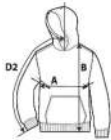

**DETAILS**

**Fabric**  
**Yarn Count**  
**Features**

80% Ring Spun Cotton, 20% Polyester, 285.0 G/SqM (White 278.0 G/SqM)  
 20/1  
 Softstyle Midweight Fleece features a cozy, brushed interior and a 100% ring spun cotton face, ideal for a variety of cotton friendly decorating techniques.  
 Jersey lined hood, no drawcords  
 Pouch pocket  
 1x1 rib with spandex cuffs and bottom band for enhanced stretch and recovery  
 Classic fit, seamless body  
 Recycled, high-performing black tear-away label  
 CPSIA Tracking Label Compliant  
 Companion style: SF500  
 Gildan partners with Better Cotton to improve cotton farming globally  
 Made with OEKO-TEX certified low-impact dyes  
[Learn more at: Gildan | Making Apparel Better \(gildancorp.com\)](#)

**Made With Respect**

**Country of Origin**  
**Case Packs**  
**Colours**  
**SKU's**

EI Salvador  
 XS - XL 24 PIECES  
 15  
 75

**SPECIFICATIONS**

**Centimeters**

	Tol-	Tol+	XS	S	M	L	XL
Chest (A)	2.540	2.540	40.640	43.180	45.720	48.260	50.800
Length from HPS (B)	2.540	2.540	51.435	55.245	58.420	62.230	66.040
Sleeve length (Center back to incl.cuffs) (D2)	2.540	2.540	59.690	67.310	70.485	76.835	83.820

**Inches**

	Tol-	Tol+	XS	S	M	L	XL
Chest (A)	1.000	1.000	16.000	17.000	18.000	19.000	20.000
Length from HPS (B)	1.000	1.000	20.250	21.750	23.000	24.500	26.000
Sleeve length (Center back to incl.cuffs) (D2)	1.000	1.000	23.500	26.500	27.750	30.250	33.000