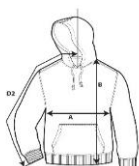

GILDAN

18500

Heavy Blend Adult Hooded Sweatshirt

DETAILS

Weight
Content
Yarn Count
Features

271.0 G/SqM (White 257 G/SqM)
50% Cotton, 50% Polyester
20/1
Double-lined hood with colour-matched drawcord
Twin-needle stitching at shoulder, armhole, neck, waistband and cuffs
Pouch pocket
1 x 1 rib with elastane
Classic fit
Air jet yarn for softer feel and reduced pilling
Tear away label
Honduras, Mexico, Nicaragua
S-5XL
S - 3XL 24 PIECES
4XL - 5XL 12 PIECES
45
243

Country of Origin

Sizes

Case Packs

Colours

SKU's

SPECIFICATIONS

Centimeters

	Tol-	Tol+	S	M	L	XL	2XL	3XL	4XL	5XL
Chest (A)	2.540	2.540	50.800	55.880	60.960	66.040	71.120	76.200	81.280	86.360
Length from HPS (B)	2.540	2.540	68.580	71.120	73.660	76.200	78.740	81.280	83.820	86.360
Sleeve length (Centre back) (D2)	2.540	2.540	85.090	87.630	90.170	92.710	95.250	97.790	100.330	102.870

Inches

	Tol-	Tol+	S	M	L	XL	2XL	3XL	4XL	5XL
Chest (A)	1.000	1.000	20.000	22.000	24.000	26.000	28.000	30.000	32.000	34.000
Length from HPS (B)	1.000	1.000	27.000	28.000	29.000	30.000	31.000	32.000	33.000	34.000
Sleeve length (Centre back) (D2)	1.000	1.000	33.500	34.500	35.500	36.500	37.500	38.500	39.500	40.500