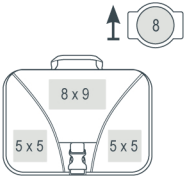

BRISTOL 4476

Essential folding toiletry bag • Large zipped main compartment • Three internal mesh pockets • Two additional zipped pockets on flap • Hook for hanging the bag • Mirror inside • Webbed carrying handle • Suitable for screen printing / transfer printing or embroidery.

 600D Polyester / 600D Rip-Stop Polyester

 17 x 27 x 9 cm
4 litres

 30 x 45 x 36 cm
40 pieces, 13.5 kg

NEW !!! 4476-57
Bottle Green
(paramedic) [B]

4476-10
Black [B] **NEW !!!**

4476-1
Grey / Black

4476-2
Royal / Black