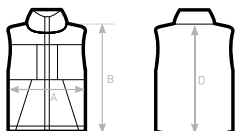

* ONLY AVAILABLE IN BLACK, NAVY AND RED

* COLOURS AVAILABLE IN 3XL

- 2 front pockets
- Padded hood with feather touch, removable with zip

DU♂
CONCEPT

with B&C Zen+
/women

SIZES [CM]

B&C BODYWARMER /MEN JM 930	XS	S	M	L	XL	2XL	3XL
A HALF CHEST	-	58	60	62	65	67	69
B BODY LENGTH FROM NECK POINT	-	67	69	71	73	77	79
D CENTER BACK LENGTH	-	71	73	75	77	81	83